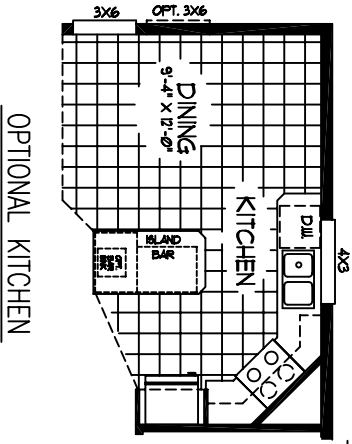

**SISTERS**  
 PLAN S2440-1D  
 FIRST FLOOR = 1026 SQ. FT.  
 SECOND FLOOR = 814 SQ. FT.  
 TOTAL = 1840 SQ. FT.  
 042507

(WITH 48" SHOWER, LINEN, AND EXTENDED LAVATORY)