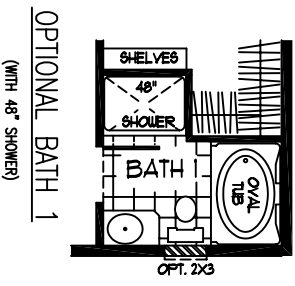

**SISTERS**  
 PLAN S2440-1D  
 FIRST FLOOR = 1026 SQ. FT.  
 SECOND FLOOR = 814 SQ. FT.  
 TOTAL = 1840 SQ. FT.  
 042507

(WITH 48" SHOWER, LINEN, AND EXTENDED LAVATORY)