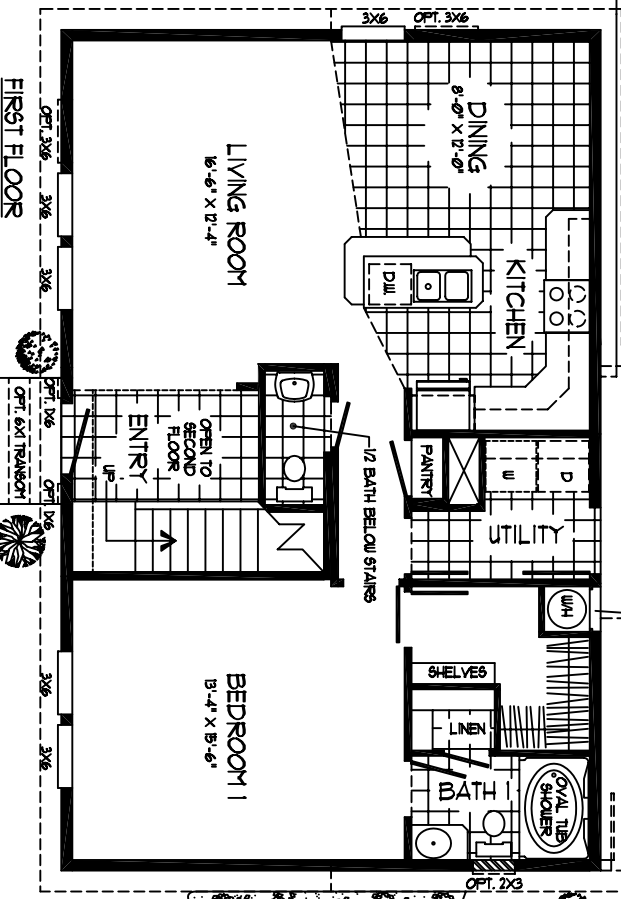

**SISTERS**  
 PLAN S2440-1D  
 FIRST FLOOR = 1026 SQ. FT.  
 SECOND FLOOR = 814 SQ. FT.  
 TOTAL = 1840 SQ. FT.  
 042507

(WITH 48" SHOWER, LINEN, AND EXTENDED LAVATORY)