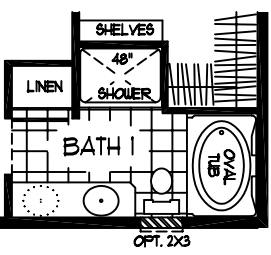

**SISTERS**  
 PLAN S2440-1D  
 FIRST FLOOR = 1026 SQ. FT.  
 SECOND FLOOR = 814 SQ. FT.  
 TOTAL = 1840 SQ. FT.  
 042507

(WITH 48" SHOWER, LINEN, AND EXTENDED LAVATORY)