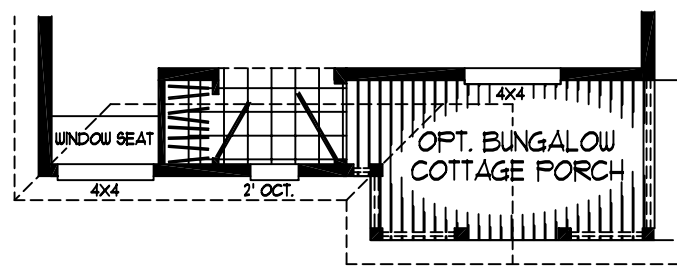

STONE RIDGE
 PLAN 4493D
 1232 SQ. FT.
FUQUA HOMES

PLAN 4493DCFP
 W/CRAFTSMAN
 OPT. PORCH
 1232 SQ. FT. 53'-4"

PLAN 4493DBCP4
 W/4-12 PITCH
 OPT. PORCH
 1300 SQ. FT. 56'-0"

PLAN 4493DBCP6
 W/6-12 PITCH
 OPT. PORCH
 1300 SQ. FT. 54'-8"