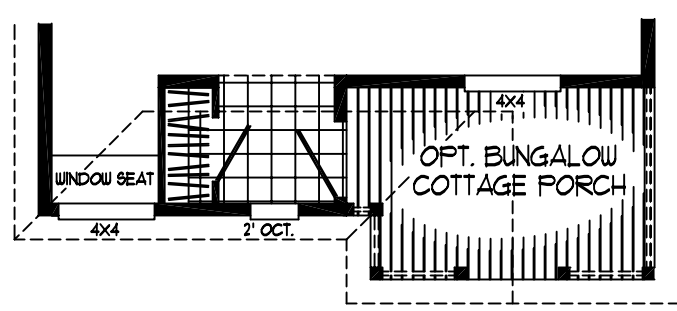

STONE RIDGE
 PLAN 4493D
 1232 SQ. FT.
FUQUA HOMES

PLAN 4493DCFP
 W/CRAFTSMAN
 OPT. PORCH
 1232 SQ. FT. 53'-4"

PLAN 4493DBCP4
 W/4-12 PITCH
 OPT. PORCH
 1300 SQ. FT. 56'-0"

PLAN 4493DBCP6
 W/6-12 PITCH
 OPT. PORCH
 1300 SQ. FT. 54'-8"