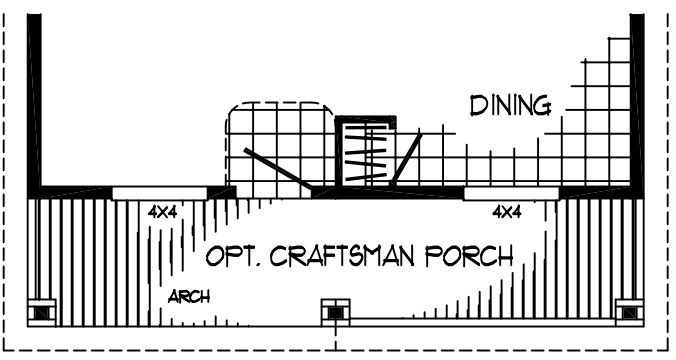

SILVERWATER
 PLAN 4491D
 1078 SQ. FT.
FUQUA HOMES

44'-0"
 STD. HOUSE
 W/O STD
 ENTRY PORCH
 1129 SQ. FT.

49'-4"
 PLAN 4491DCFP
 W/CRAFTSMAN
 OPT. PORCH
 1129 SQ. FT.

50'-8"
 PLAN 4491DBCP6
 W/6-12 PITCH
 OPT. PORCH
 1129 SQ. FT.

52'-0"
 PLAN 4491DBCP4
 W/4-12 PITCH
 OPT. PORCH
 1129 SQ. FT.