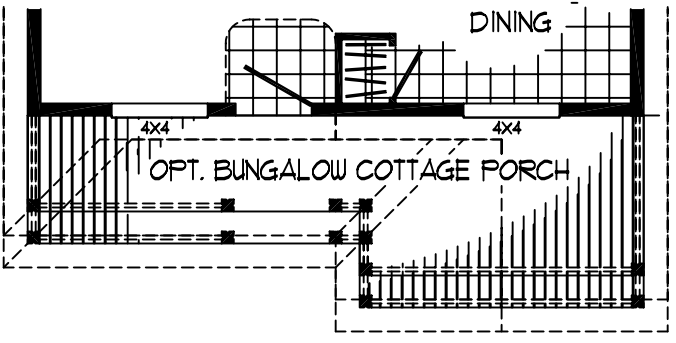

SILVERWATER
 PLAN 4491D
 1078 SQ. FT.
FUQUA HOMES

44'-0"
 STD. HOUSE
 W/O STD
 ENTRY PORCH
 1129 SQ. FT.

49'-4"
 PLAN 4491DCFP
 W/CRAFTSMAN
 OPT. PORCH
 1129 SQ. FT.

50'-8"
 PLAN 4491DBCP6
 W/6-12 PITCH
 OPT. PORCH
 1129 SQ. FT.

52'-0"
 PLAN 4491DBCP4
 W/4-12 PITCH
 OPT. PORCH
 1129 SQ. FT.