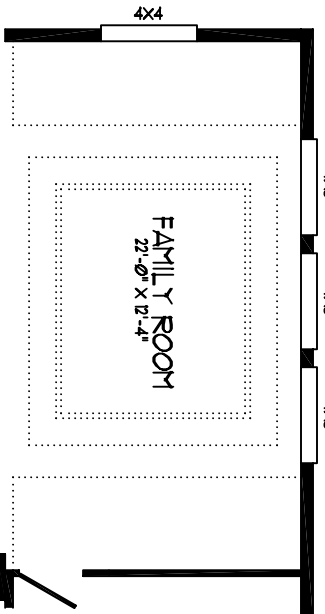

OPT. TOWER DORMER W/3 4'8" WINDOWS

OPT. TOWER DORMER & GAS FIREPLACE