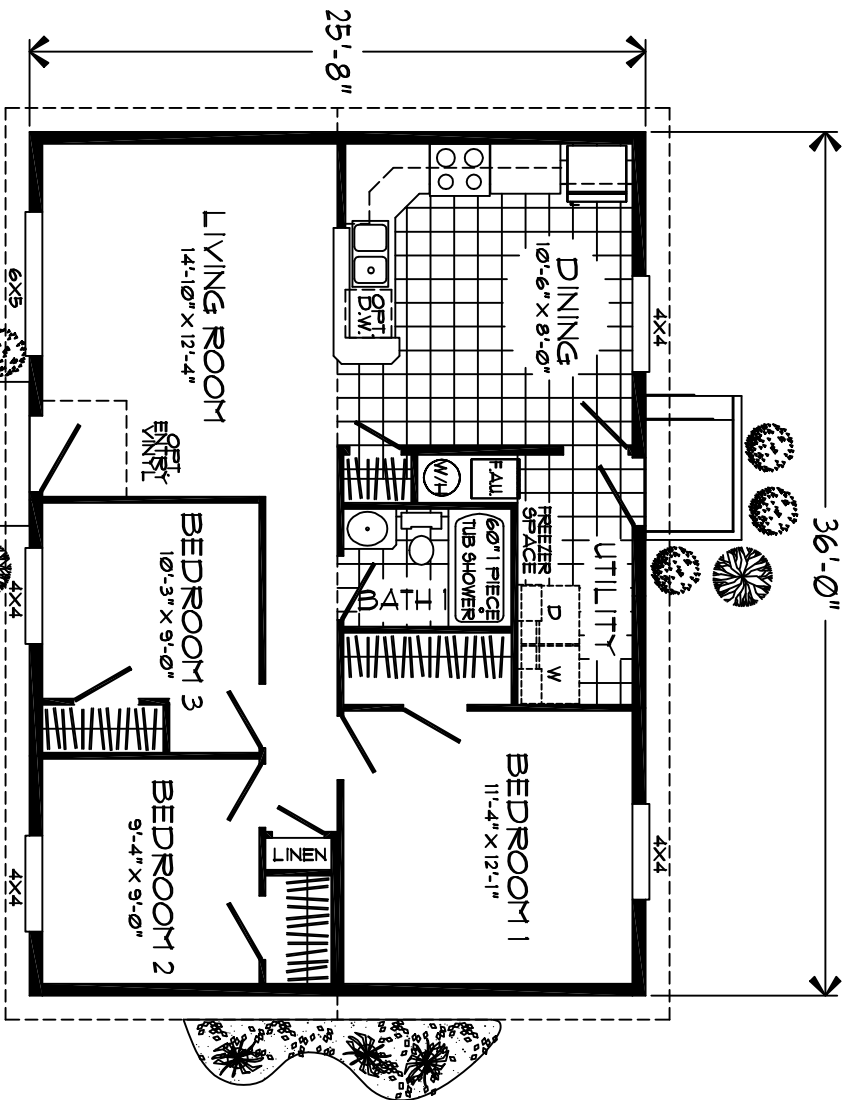

OPT. HALF BATH

ALPHA  
PLAN 1400D  
924 SQ. FT.