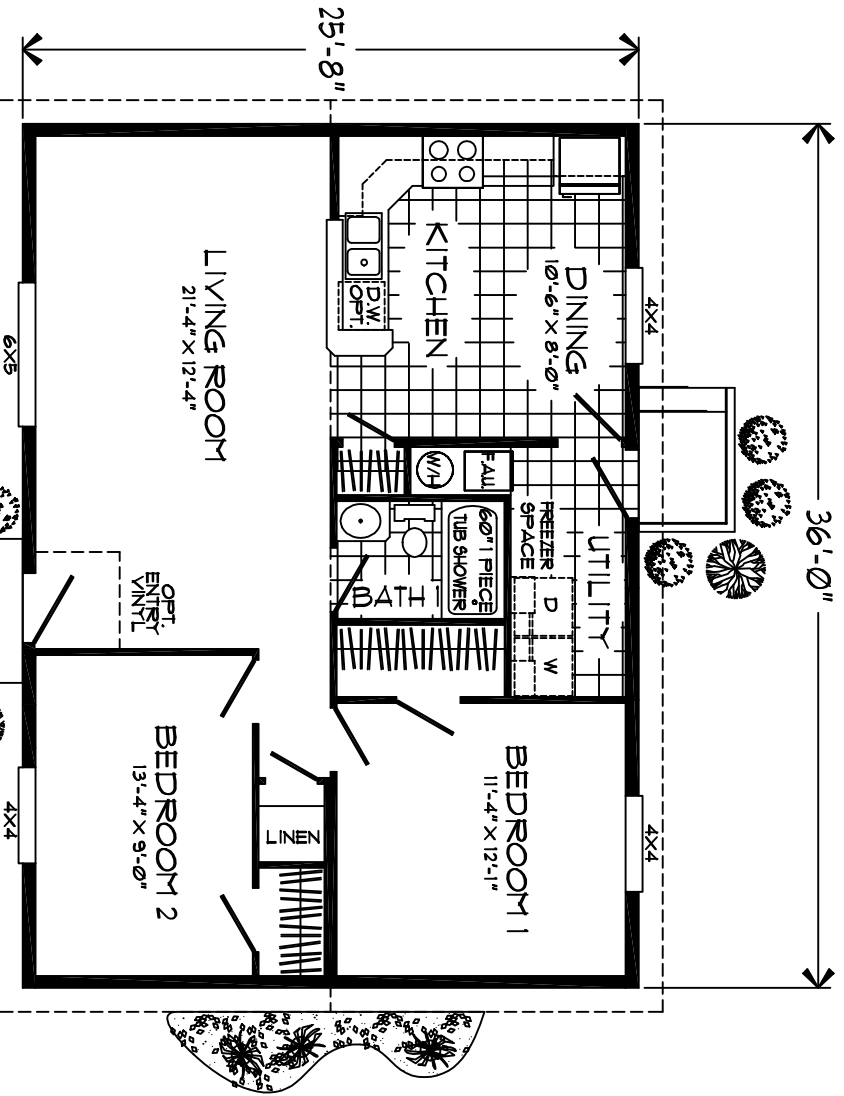

OPT. HALF BATH

ALPHA
PLAN 1400DB2
924 SQ. FT.