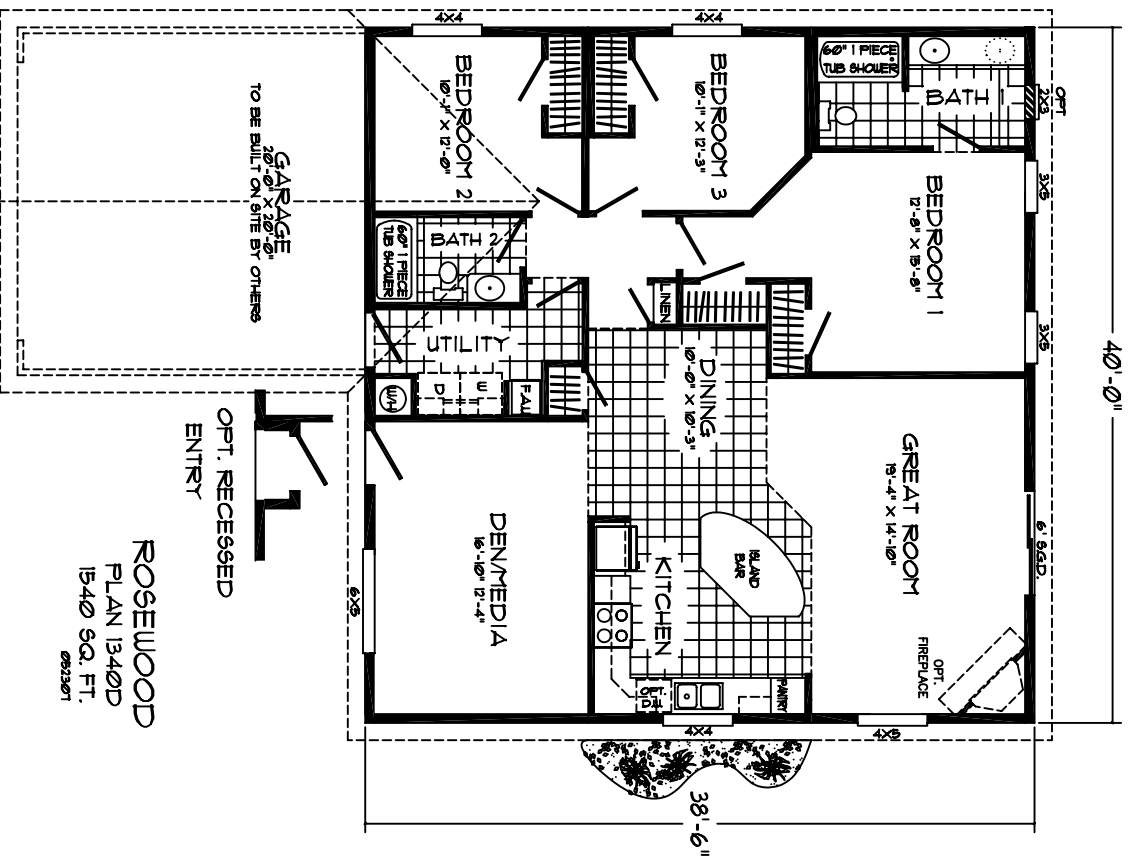

BATH OPT.  
#BA044

SITTING ROOM OPT.

OPT. RECEIVED  
ENTRY

**ROSEWOOD**  
PLAN 1340D  
1540 SQ. FT.  
082307